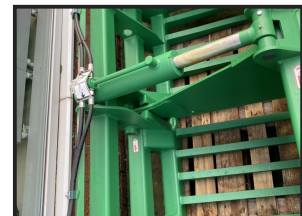

Albutt S190HX & S160HX Shear Grab

£POA

Albutt Sheargrab. S190HX, 1900mm, 3 rams. S160HX, 1600mm, 2 rams. HARDOX cutting blade & tines, comes with brackets and hoses. For more information please contact your local depot:
 BEITH : 01505 500011, AYR : 01292 285291, STRANRAER : 01776 707030.

Product Details	
Category/Type	Attachments & Weights
Make	Albutt
Model	S190HX & S160HX Shear Grab
Year	NEW
Hours	-

Beith Depot

Willowyard Industrial Estate, 1
 Willowburn Road, KA15 1LP, Beith
 +44 (0)1505 500011
 sales@j-smontgomery.co.uk