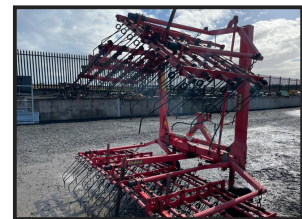

Einbock 6 Meter Grass Harrows

£POA

Einbock 6 Meter Grass Harrows. For more information please contact your local sales executive

Product Details	
Category/Type	Grassland
Make	Einbock
Model	6 Meter Grass Harrows
Year	-
Hours	-