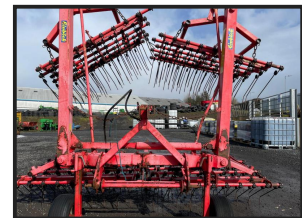

Einbock 6 Meter Grass Harrows

£POA

Einbock 6 Meter Grass Harrows. For more information please contact your local sales executive

Product Details	
Category/Type	Grassland
Make	Einbock
Model	6 Meter Grass Harrows
Year	-
Hours	-